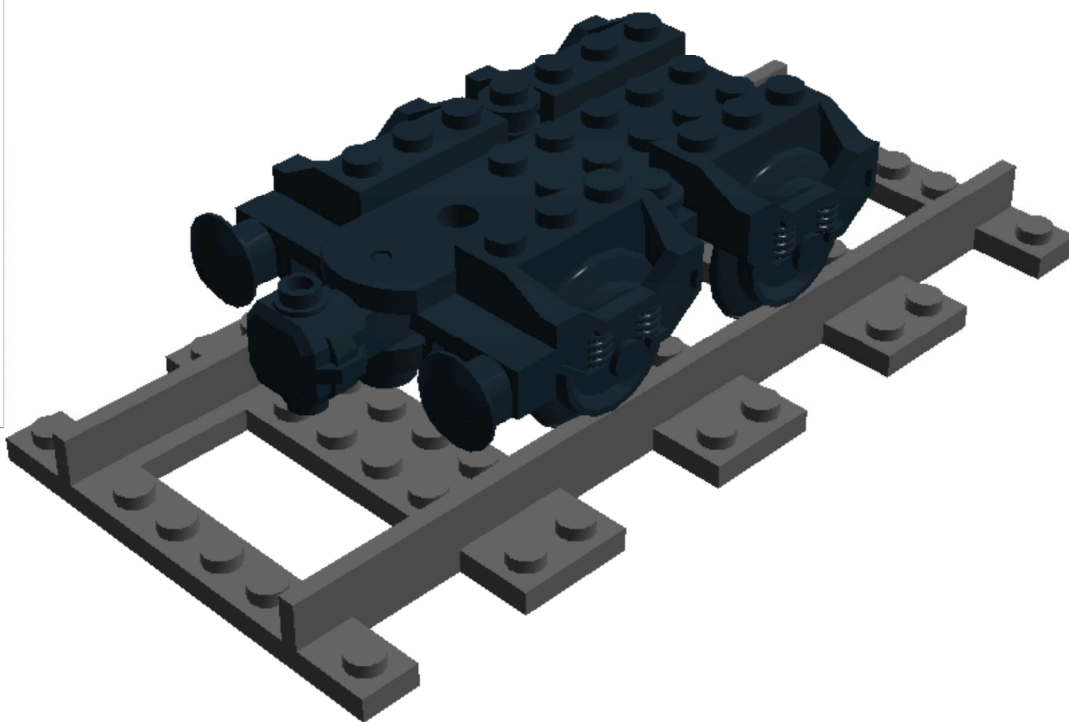

LEGO DIGITAL DESIGNER 4.2

Model Name:
LEGO Eisenbahn
Doppelachsgestell Zug weit
gross

Number of Bricks: 15

Step 1 of 7

Step 2 of 7

Step 3 of 7

1 x

1 x

Step 4 of 7

Step 5 of 7

- 1 x 
- 1 x 
- 2 x 

Step 6 of 7

1 x

1 x

1 x

Step 7 of 7

1 x  FLAT TILE 1X4 - Schwarz

1 x  PLATE 2X2 - Schwarz

1 x  PLATE 1X4 - Schwarz

2 x  PLATE 2X3 - Schwarz

1 x  PLATE 2X4 - Schwarz

4 x  PLATE 1X1 ROUND - Schwarz

1 x  STRAIGHT RAIL 16M WITH EL. -
Dunkel Steingrau

1 x  BOGIE PLATE 4X6 - Schwarz

1 x  TRAIN BUFFER 2 - Schwarz

2 x  BEARING ELEMENT 3X6 - Schwarz