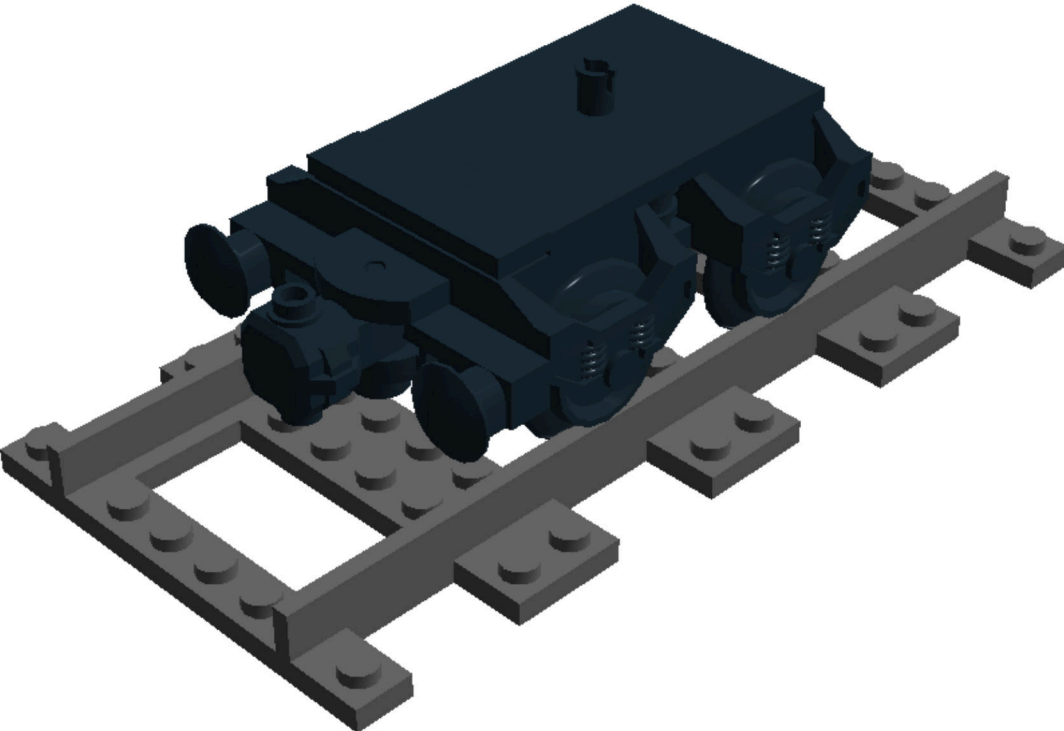

LEGO DIGITAL DESIGNER 4.2

Model Name:
LEGO Eisenbahn
Doppelachsgestell Zug weit
gross

Number of Bricks: 15

Step 1 of 7

Step 2 of 7

Step 3 of 7

1 x

1 x

Step 4 of 7

Step 5 of 7

- 1 x 
- 1 x 
- 2 x 

Step 6 of 7

1 x

1 x

1 x

Step 7 of 7

1 x  FLAT TILE 1X4 - Schwarz

1 x  PLATE 2X2 - Schwarz

1 x  PLATE 1X4 - Schwarz

2 x  PLATE 2X3 - Schwarz

1 x  PLATE 2X4 - Schwarz

4 x  PLATE 1X1 ROUND - Schwarz

1 x  STRAIGHT RAIL 16M WITH EL. -
Dunkel Steingrau

1 x  BOGIE PLATE 4X6 - Schwarz

1 x  TRAIN BUFFER 2 - Schwarz

2 x  BEARING ELEMENT 3X6 - Schwarz