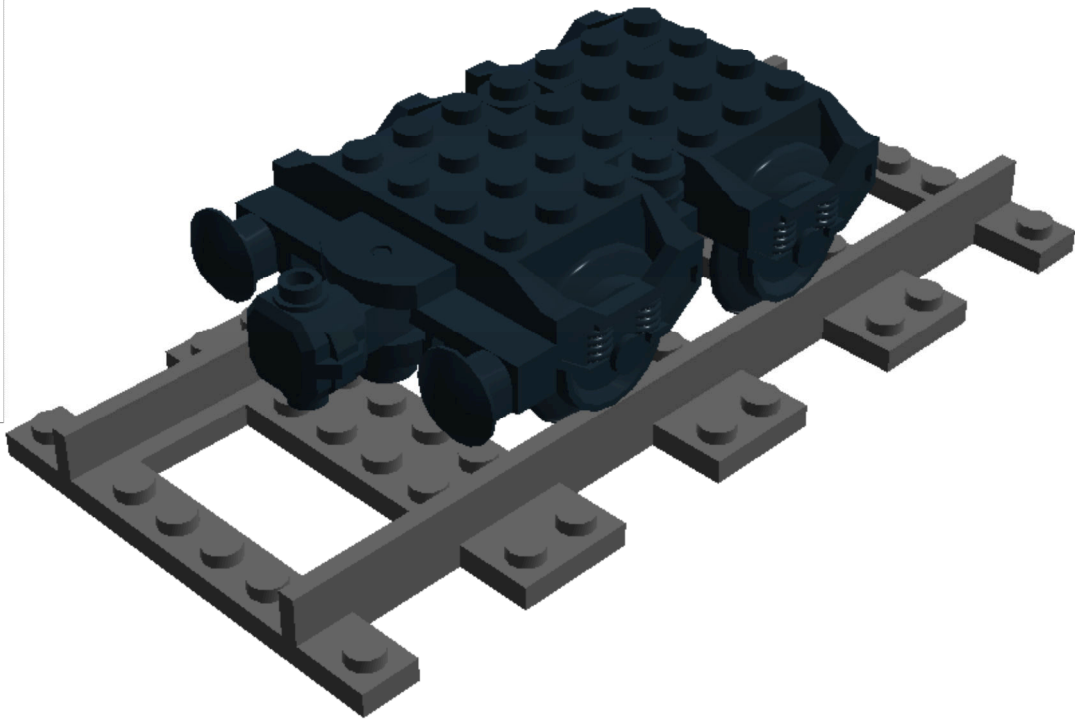

LEGO DIGITAL DESIGNER 4.2

Model Name:
LEGO Eisenbahn
Doppelachsgestell Zug weit
gross

Number of Bricks: 15

Step 1 of 7

Step 2 of 7

Step 3 of 7

1 x

1 x

Step 4 of 7

Step 5 of 7

- 1 x 
- 1 x 
- 2 x 

Step 6 of 7

1 x

1 x

1 x

Step 7 of 7

1 x  FLAT TILE 1X4 - Schwarz

1 x  PLATE 2X2 - Schwarz

1 x  PLATE 1X4 - Schwarz

2 x  PLATE 2X3 - Schwarz

1 x  PLATE 2X4 - Schwarz

4 x  PLATE 1X1 ROUND - Schwarz

1 x  STRAIGHT RAIL 16M WITH EL. -
Dunkel Steingrau

1 x  BOGIE PLATE 4X6 - Schwarz

1 x  TRAIN BUFFER 2 - Schwarz

2 x  BEARING ELEMENT 3X6 - Schwarz