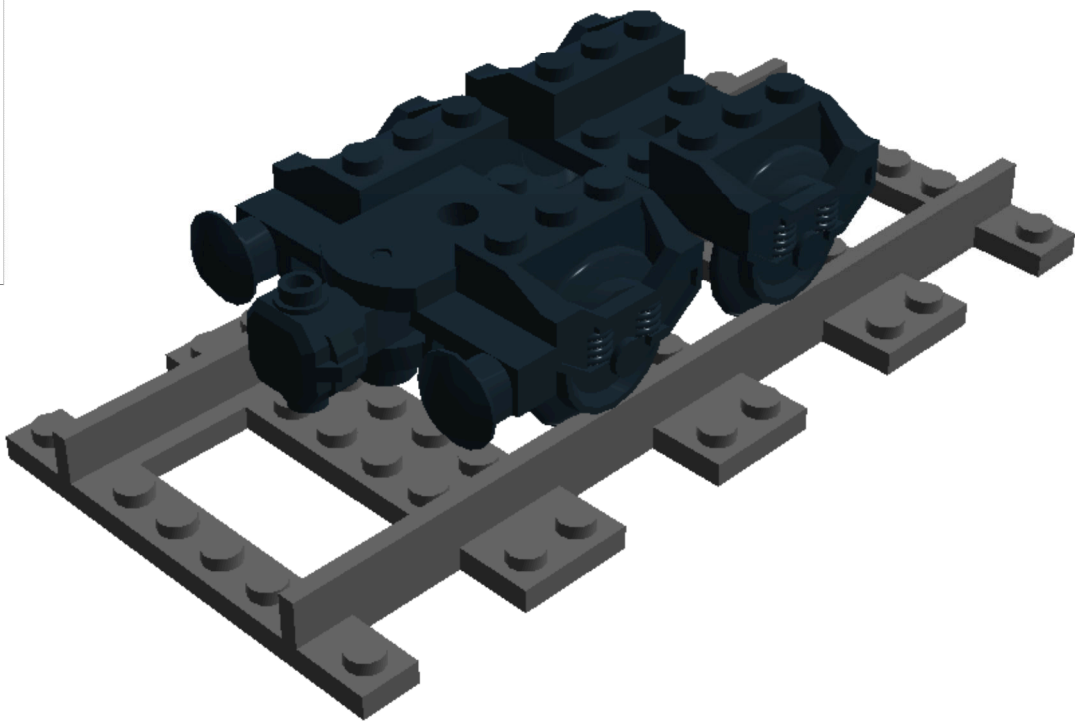

LEGO DIGITAL DESIGNER 4.2

Model Name:
LEGO Eisenbahn
Doppelachsgestell Zug weit
gross

Number of Bricks: 15

Step 1 of 7

Step 2 of 7

Step 3 of 7

1 x

1 x

Step 4 of 7

Step 5 of 7

- 1 x 
- 1 x 
- 2 x 

Step 6 of 7

1 x

1 x

1 x

Step 7 of 7

1 x  FLAT TILE 1X4 - Schwarz

1 x  PLATE 2X2 - Schwarz

1 x  PLATE 1X4 - Schwarz

2 x  PLATE 2X3 - Schwarz

1 x  PLATE 2X4 - Schwarz

4 x  PLATE 1X1 ROUND - Schwarz

1 x  STRAIGHT RAIL 16M WITH EL. -
Dunkel Steingrau

1 x  BOGIE PLATE 4X6 - Schwarz

1 x  TRAIN BUFFER 2 - Schwarz

2 x  BEARING ELEMENT 3X6 - Schwarz