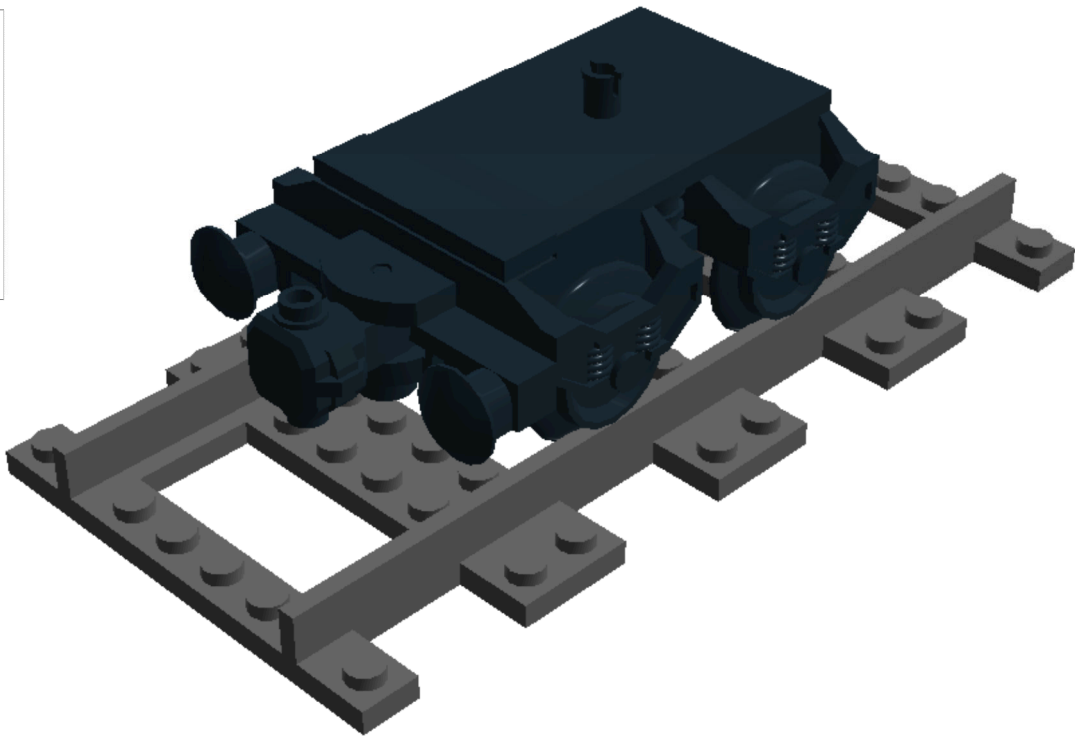

LEGO DIGITAL DESIGNER 4.2

Model Name:
LEGO Eisenbahn
Doppelachsgestell Zug weit
gross

Number of Bricks: 15

Step 1 of 7

Step 2 of 7

Step 3 of 7

1 x

1 x

Step 4 of 7

Step 5 of 7

- 1 x 
- 1 x 
- 2 x 

Step 6 of 7

1 x

1 x

1 x

Step 7 of 7

1 x  FLAT TILE 1X4 - Schwarz

1 x  PLATE 2X2 - Schwarz

1 x  PLATE 1X4 - Schwarz

2 x  PLATE 2X3 - Schwarz

1 x  PLATE 2X4 - Schwarz

4 x  PLATE 1X1 ROUND - Schwarz

1 x  STRAIGHT RAIL 16M WITH EL. -
Dunkel Steingrau

1 x  BOGIE PLATE 4X6 - Schwarz

1 x  TRAIN BUFFER 2 - Schwarz

2 x  BEARING ELEMENT 3X6 - Schwarz