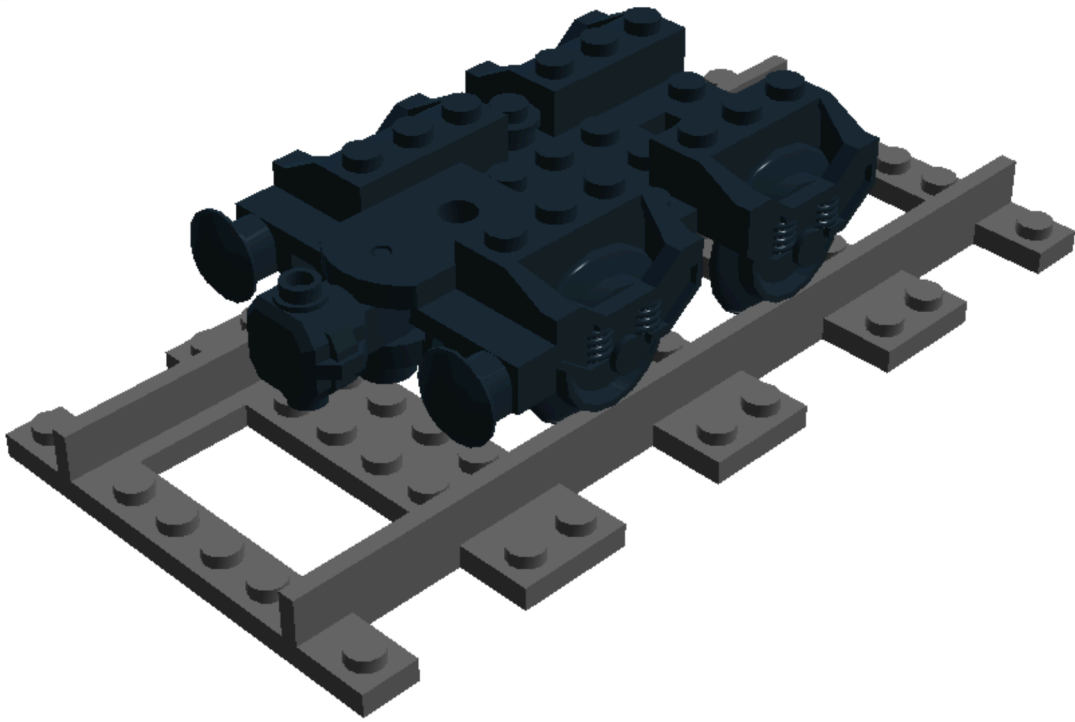

LEGO DIGITAL DESIGNER 4.2

Model Name:
LEGO Eisenbahn
Doppelachsgestell Zug weit
gross

Number of Bricks: 15

Step 1 of 7

Step 2 of 7

Step 3 of 7

1 x

1 x

Step 4 of 7

Step 5 of 7

- 1 x 
- 1 x 
- 2 x 

Step 6 of 7

1 x

1 x

1 x

Step 7 of 7

1 x  FLAT TILE 1X4 - Schwarz

1 x  PLATE 2X2 - Schwarz

1 x  PLATE 1X4 - Schwarz

2 x  PLATE 2X3 - Schwarz

1 x  PLATE 2X4 - Schwarz

4 x  PLATE 1X1 ROUND - Schwarz

1 x  STRAIGHT RAIL 16M WITH EL. -
Dunkel Steingrau

1 x  BOGIE PLATE 4X6 - Schwarz

1 x  TRAIN BUFFER 2 - Schwarz

2 x  BEARING ELEMENT 3X6 - Schwarz