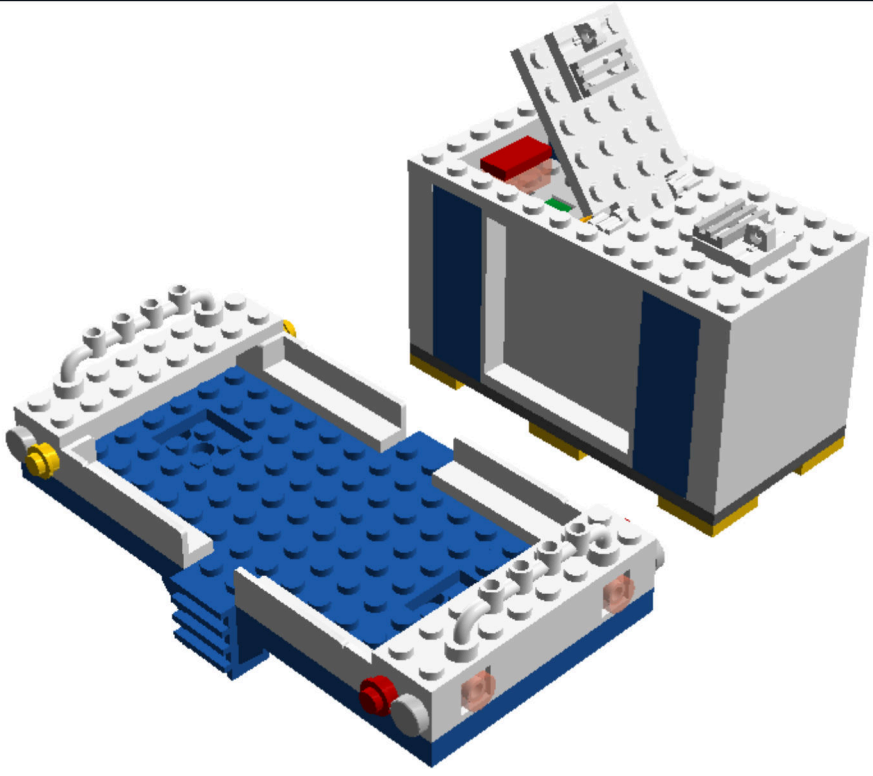

LEGO DIGITAL DESIGNER 4.2

Model Name:
**Bauplan Eisenbahn THW
Generator Waggon 8er blau**

Number of Bricks: 96

Step 1 of 31

Step 2 of 31

1 x

1 x

1 x

1 x

Step 3 of 31

3 x

1 x

Step 4 of 31

Step 5 of 31

Step 6 of 31

1 x