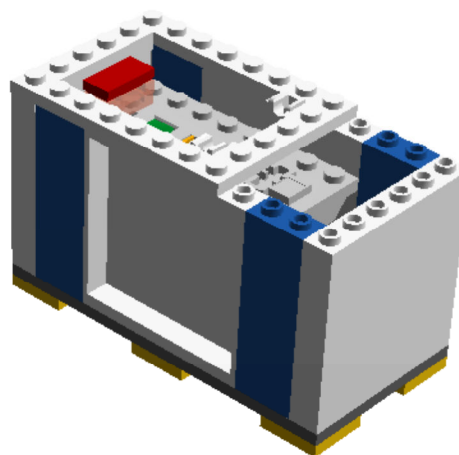

Step 6 of 31

1 x

2 x

1 x