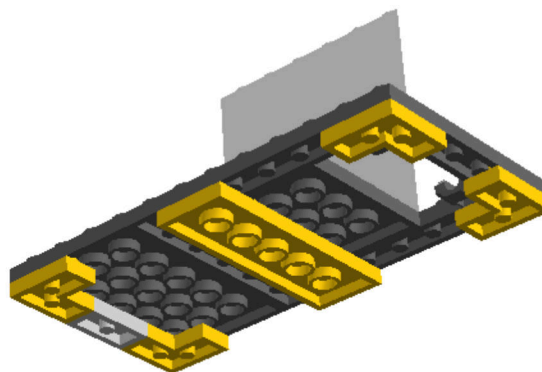

LEGO DIGITAL DESIGNER 4.2

Model Name:
**Bauplan Eisenbahn THW
Generator Waggon 8er blau**

Number of Bricks: 96

Step 1 of 31

Step 2 of 31

1 x

1 x

1 x

1 x

Step 3 of 31

3 x

1 x

Step 4 of 31

Step 5 of 31

Step 6 of 31

1 x

2 x

1 x

Step 7 of 31

1 x

1 x

1 x

Step 8 of 31

1 x