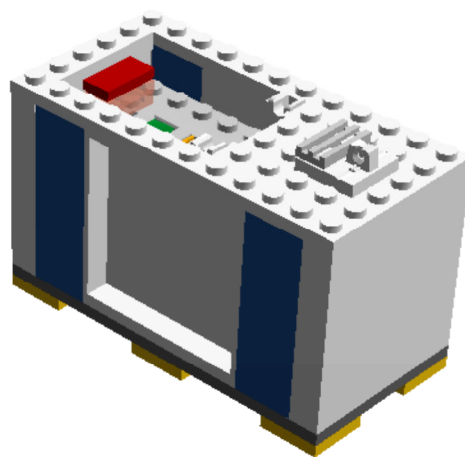

LEGO DIGITAL DESIGNER 4.2

Model Name:
**Bauplan Eisenbahn THW
Generator Waggon 8er blau**

Number of Bricks: 96

Step 1 of 31

Step 2 of 31

1 x

1 x

1 x

2 x

1 x

Step 7 of 31

1 x

1 x

1 x

Step 8 of 31

1 x