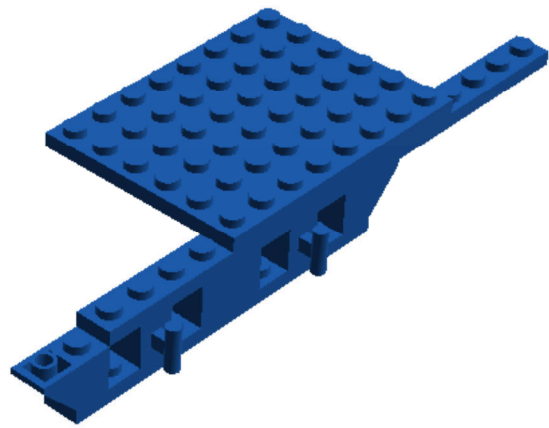

**LEGO** DIGITAL DESIGNER 4.2

Model Name:  
Bauplan Eisenbahn THW  
LKW Transportwaggon 8er  
blau

Number of Bricks: 77

Step 1 of 24

Step 2 of 24

1 x

2 x

1 x

Step 3 of 24

2 x

1 x

1 x

Step 4 of 24

1 x

2 x

1 x