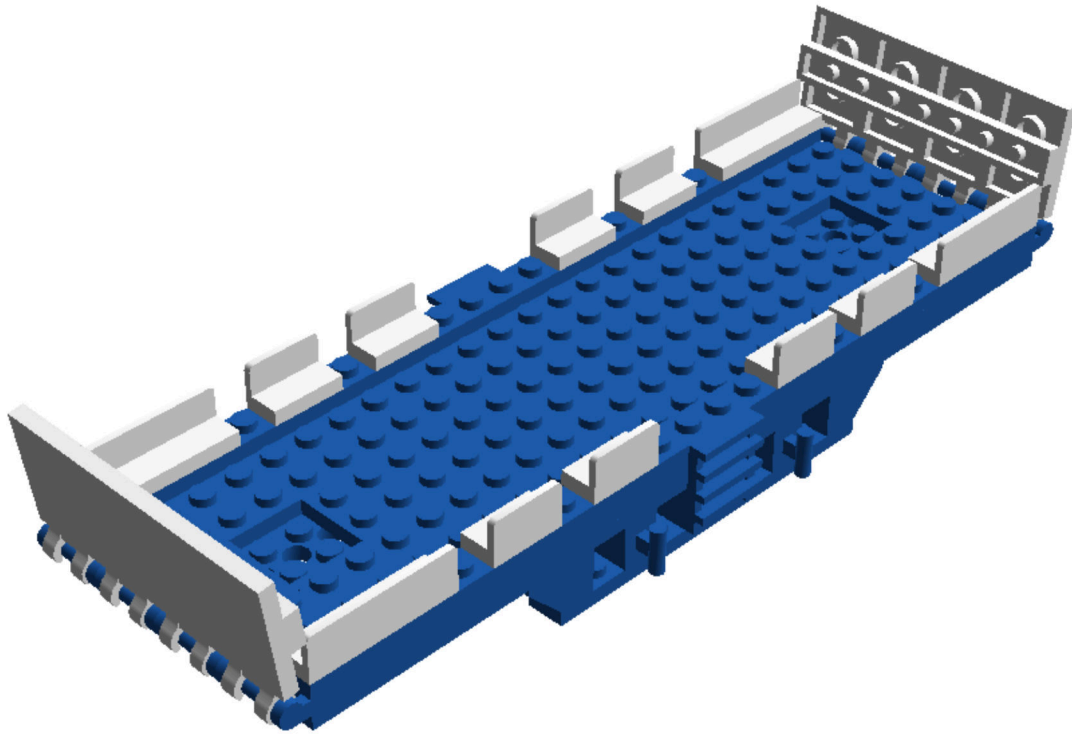

**LEGO** DIGITAL DESIGNER 4.2

Model Name:  
Bauplan Eisenbahn THW  
LKW Transportwaggon 8er  
blau

Number of Bricks: 77

Step 1 of 24

Step 2 of 24

1 x

2 x

1 x

Step 3 of 24

2 x

1 x

1 x

Step 4 of 24

1 x

2 x

1 x