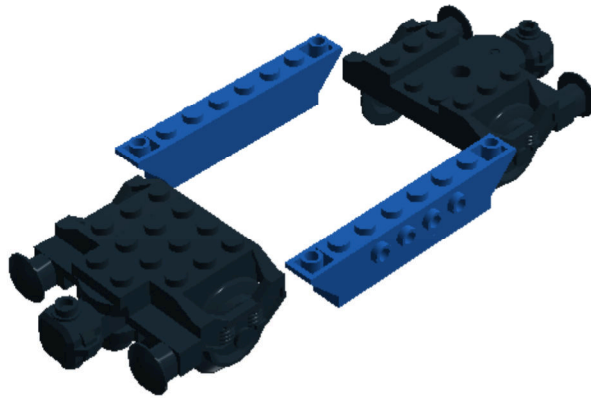

Step 5 of 74

1 x

1 x

1 x

1 x