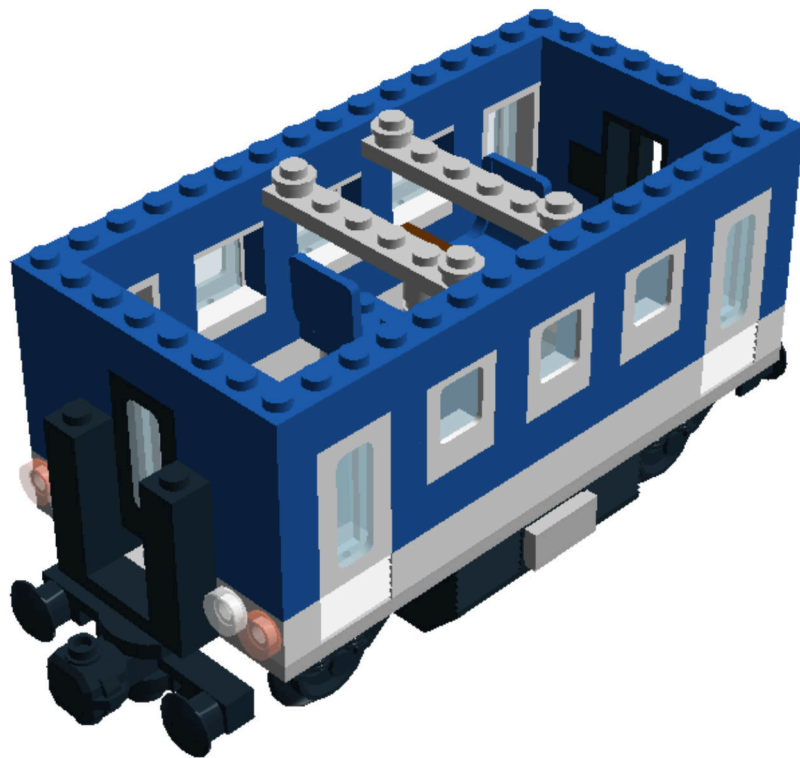

LEGO DIGITAL DESIGNER 4.2

Model Name:
**Bauplan Eisenbahn THW
Personen-Waggon
8er-Breite**

Number of Bricks: 192

Step 1 of 82

1 x

1 x

1 x

Step 2 of 82

Step 61 of 82

Step 62 of 82

Step 63 of 82

Step 64 of 82

Step 65 of 82

Step 66 of 82

Step 67 of 82

Step 68 of 82