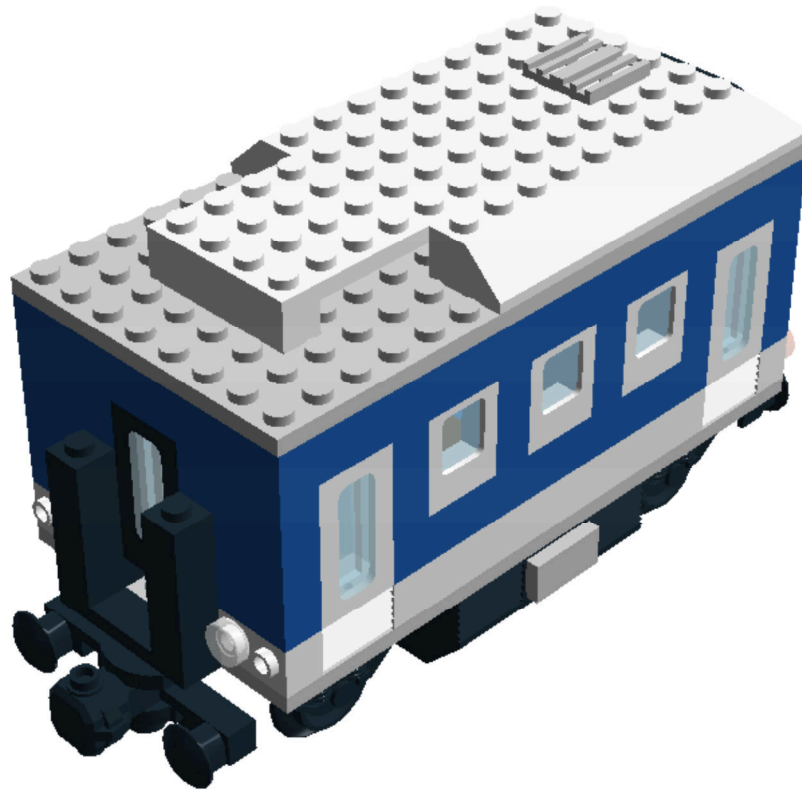

Step 75 of 82