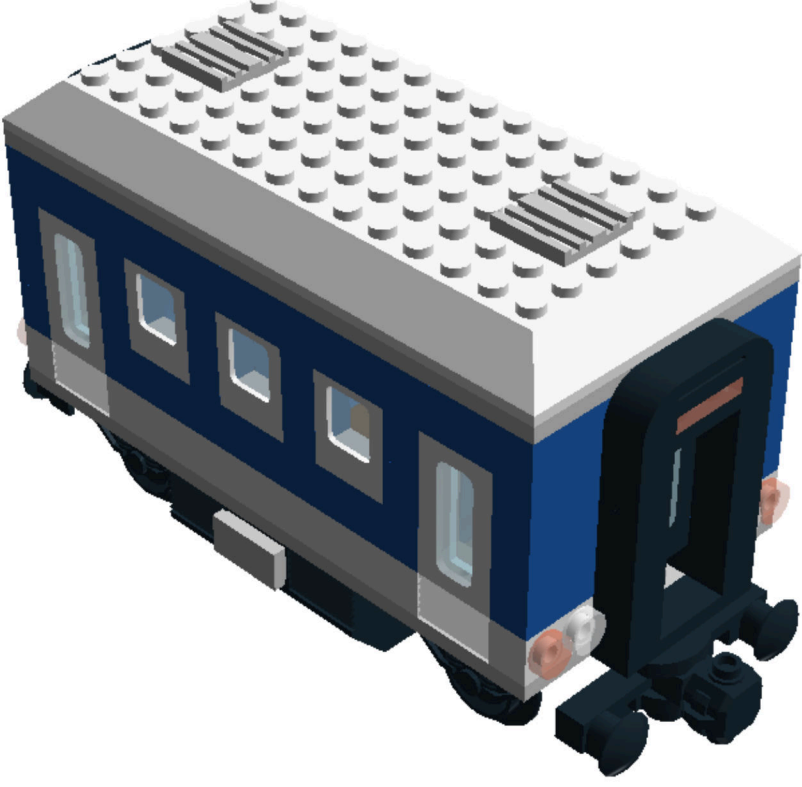

LEGO DIGITAL DESIGNER 4.2

Model Name:
**Bauplan Eisenbahn THW
Personen-Waggon
8er-Breite**

Number of Bricks: 192

Step 1 of 82

1 x

1 x

1 x

Step 2 of 82