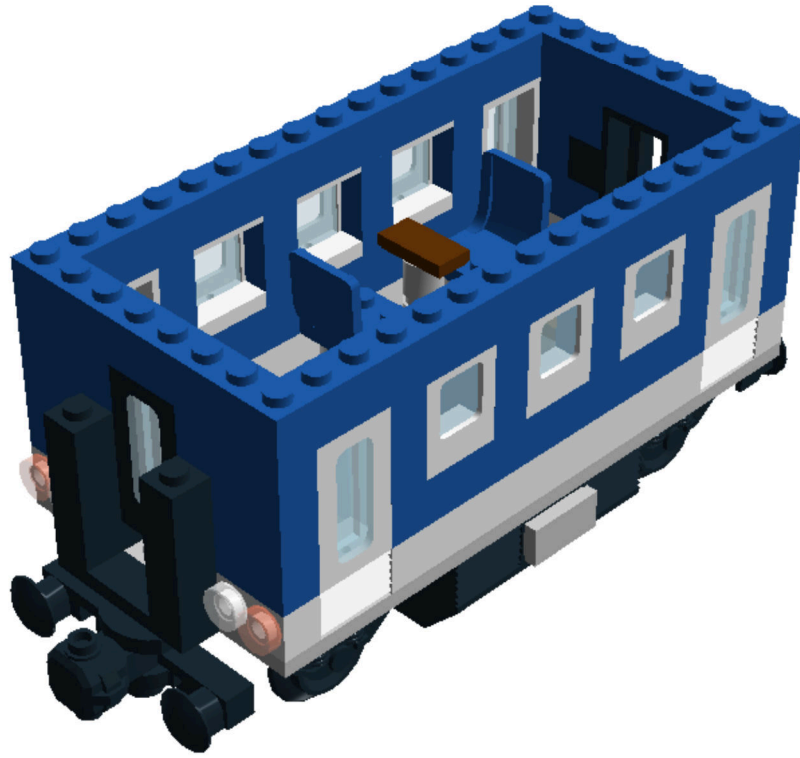

Step 61 of 82