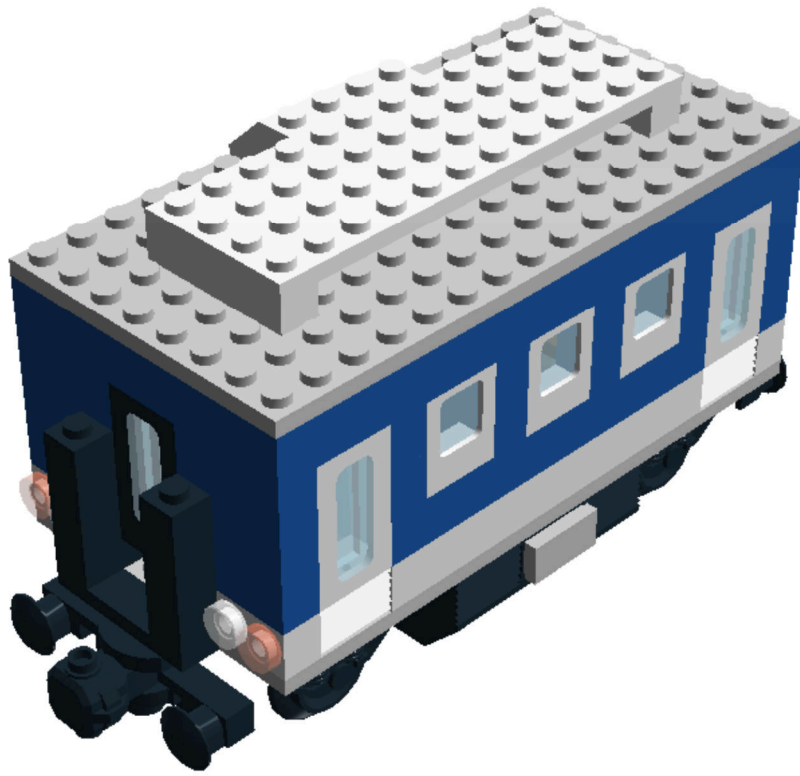

LEGO DIGITAL DESIGNER 4.2

Model Name:
**Bauplan Eisenbahn THW
Personen-Waggon
8er-Breite**

Number of Bricks: 192

Step 1 of 82

1 x

1 x

1 x

Step 2 of 82

Step 61 of 82

Step 62 of 82

Step 63 of 82

Step 64 of 82

Step 65 of 82

Step 66 of 82

Step 67 of 82

Step 68 of 82