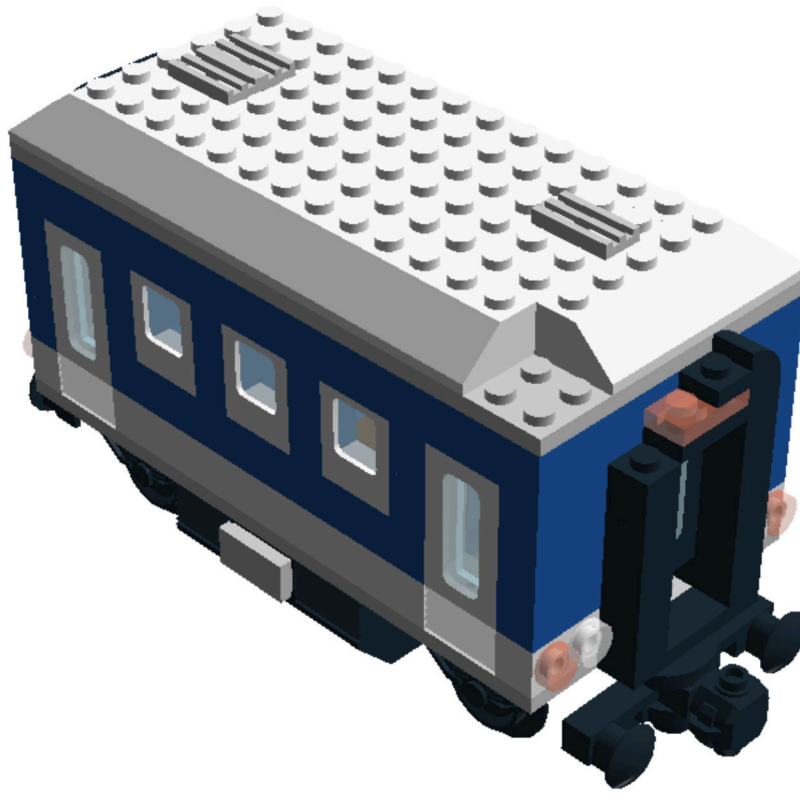

Step 81 of 82