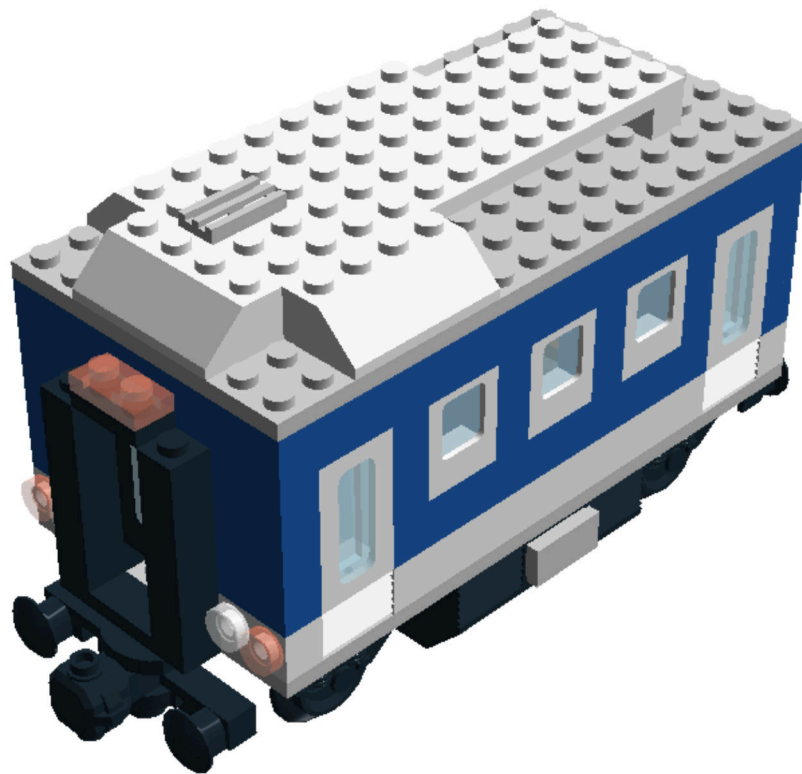

LEGO DIGITAL DESIGNER 4.2

Model Name:
**Bauplan Eisenbahn THW
Personen-Waggon
8er-Breite**

Number of Bricks: 192

Step 1 of 82

1 x

1 x

1 x

Step 2 of 82

Step 69 of 82

Step 70 of 82

Step 71 of 82

1 x

1 x

Step 72 of 82

Step 73 of 82

Step 74 of 82