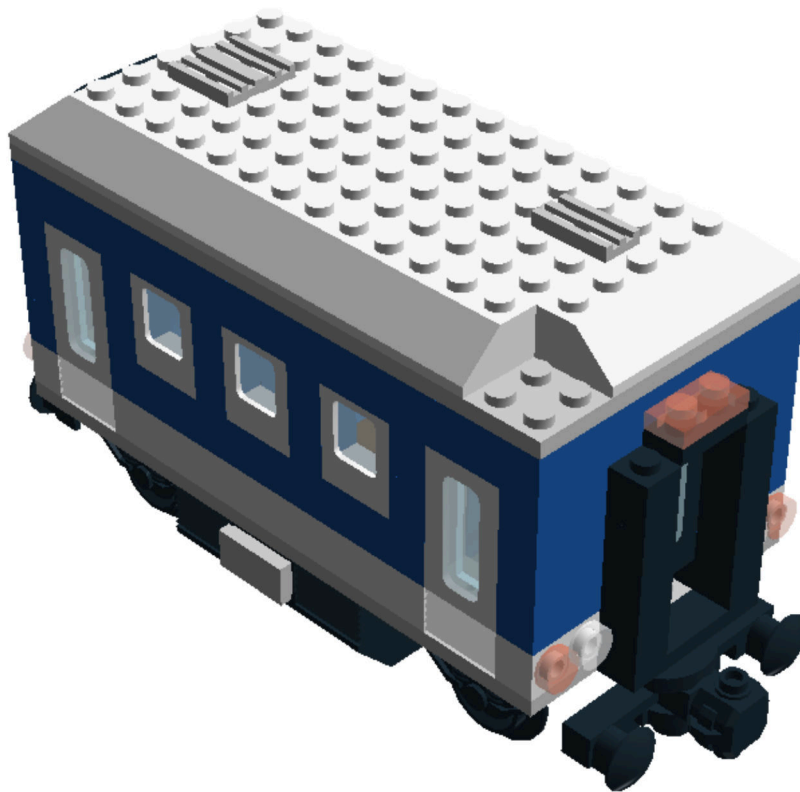

Step 80 of 82