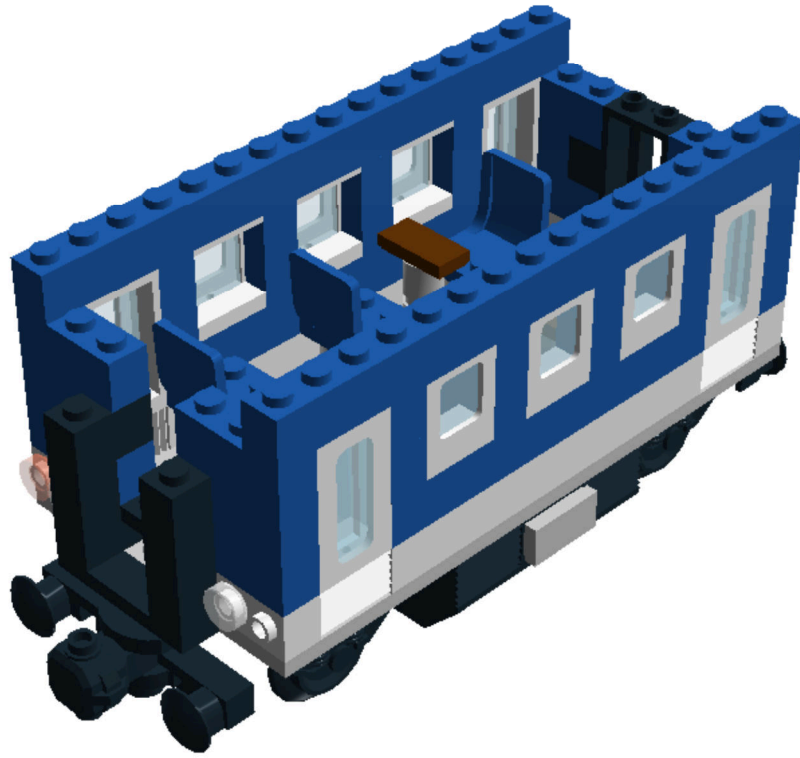

LEGO DIGITAL DESIGNER 4.2

Model Name:
**Bauplan Eisenbahn THW
Personen-Waggon
8er-Breite**

Number of Bricks: 192

Step 1 of 82

1 x

1 x

1 x

Step 2 of 82

Step 55 of 82

Step 56 of 82

Step 57 of 82

1 x

1 x

Step 58 of 82

Step 59 of 82

Step 60 of 82