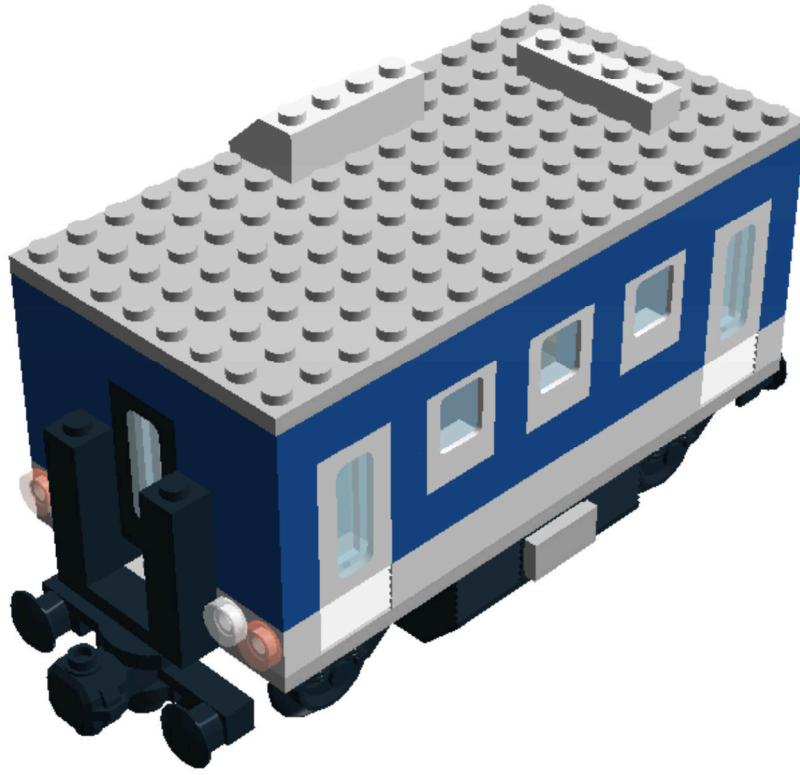

LEGO DIGITAL DESIGNER 4.2

Model Name:
**Bauplan Eisenbahn THW
Personen-Waggon
8er-Breite**

Number of Bricks: 192

Step 1 of 82

1 x

1 x

1 x

Step 2 of 82

Step 61 of 82

Step 62 of 82

Step 63 of 82

Step 64 of 82

Step 65 of 82

Step 66 of 82

Step 67 of 82

Step 68 of 82