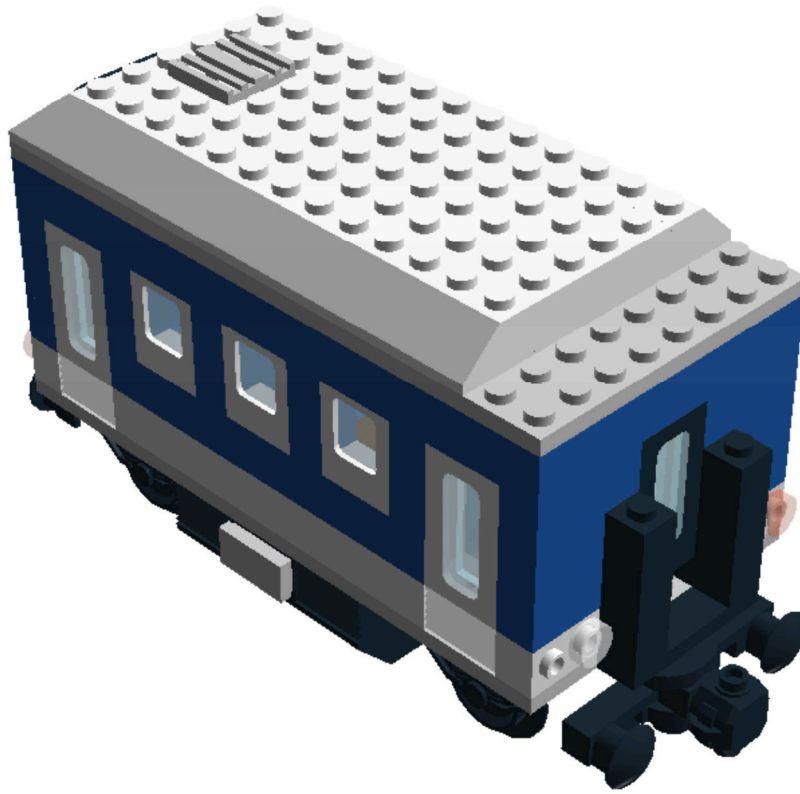

Step 76 of 82