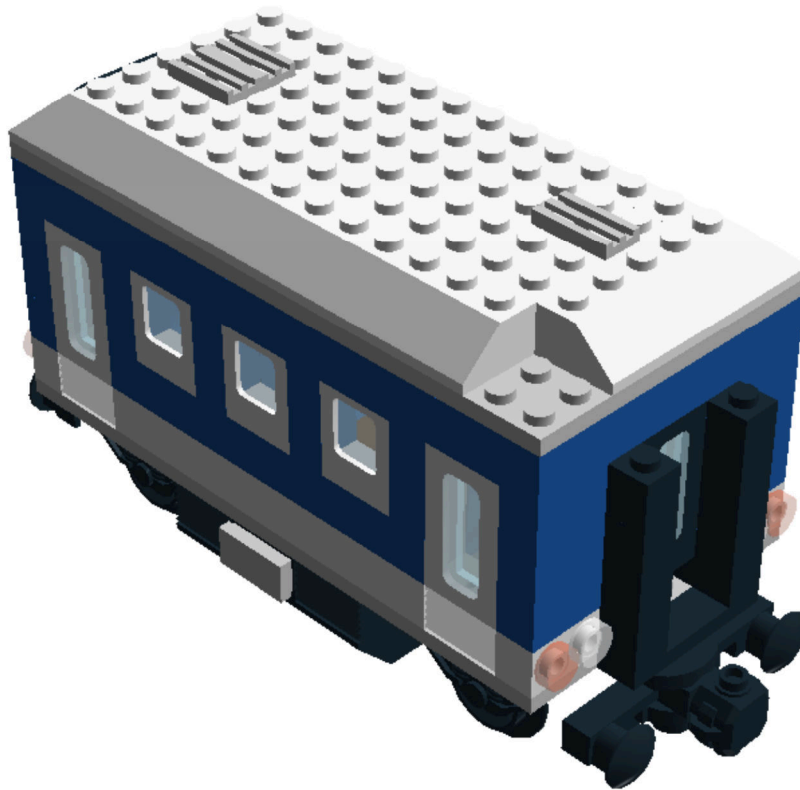

LEGO DIGITAL DESIGNER 4.2

Model Name:
**Bauplan Eisenbahn THW
Personen-Waggon
8er-Breite**

Number of Bricks: 192

Step 1 of 82

1 x

1 x

1 x

Step 2 of 82

- 1 x 
- 1 x 
- 1 x 
- 1 x 

Step 75 of 82

Step 76 of 82

Step 77 of 82

Step 78 of 82

Step 79 of 82

1 x

1 x