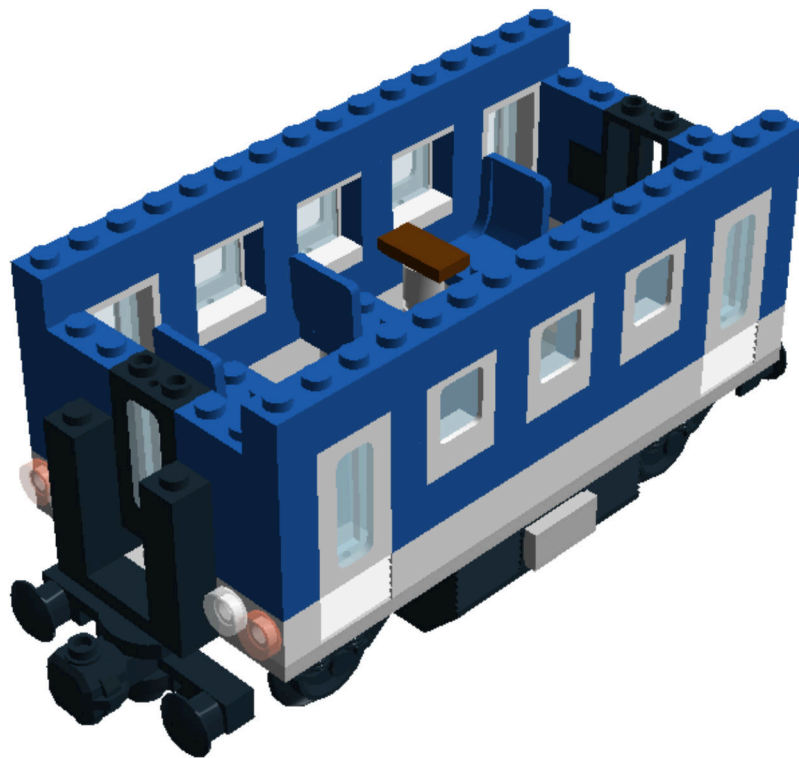

LEGO DIGITAL DESIGNER 4.2

Model Name:
**Bauplan Eisenbahn THW
Personen-Waggon
8er-Breite**

Number of Bricks: 192

Step 1 of 82

1 x

1 x

1 x

Step 2 of 82

Step 55 of 82

Step 56 of 82

Step 57 of 82

1 x

1 x

Step 58 of 82

Step 59 of 82

Step 60 of 82