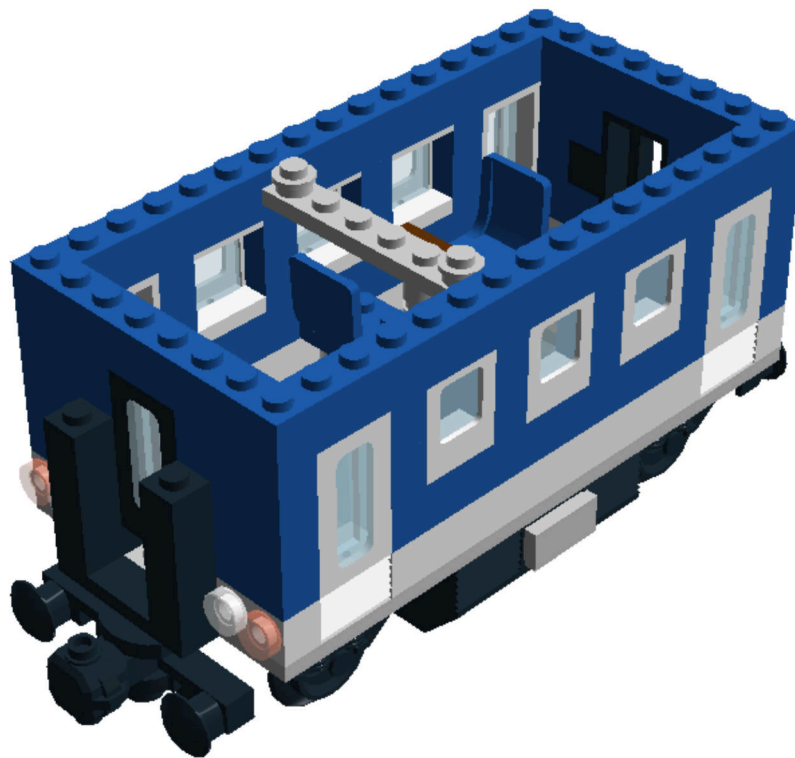

Step 63 of 82